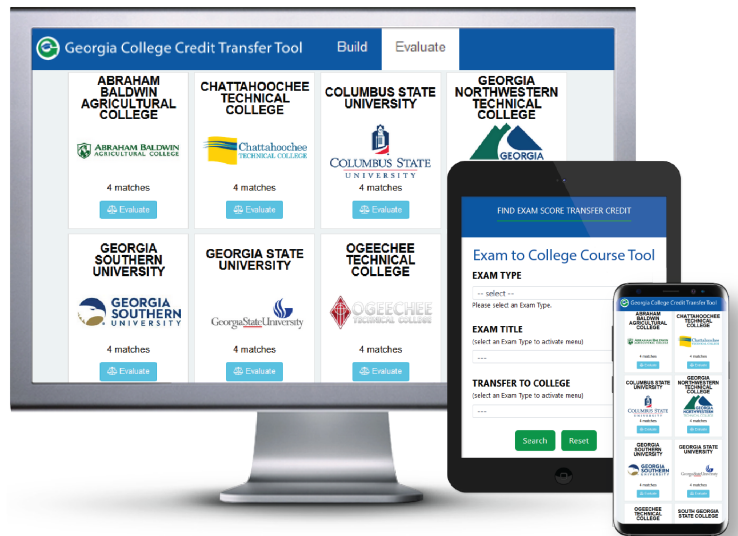

We provide college credit transfer tools for Georgia's students, parents, high school counselors and college advisors:

COLLEGE CREDIT TRANSFER TOOL:

Located at the GAFutures website, this tool allows students to enter their college course history and explore transfer opportunities to Georgia institutions (requires a GAFutures login). Currently, the University System of Georgia and Technical College System of Georgia institutions participate in the tool.

EXAM TO COLLEGE CREDIT TOOL:

Located at the GATransfer.org website, this tool allows students to see which Georgia institutions accept exam scores for college credit.

ADVISE AND RECRUIT TRANSFER STUDENTS

Institutions provide their college credit transfer data to GATransfer for...

...the College Credit Transfer tool for students looking for transfer opportunities, and...

...use the Data Insights Reporting tool to analyze data from the College Credit Transfer tool to recruit transfer students.

Institutions also provide data for the Exam to College Course tool for students looking for exam score credit.

DATA INSIGHTS REPORTING TOOL:

Georgia institutions use the Insights tool to access data from the College Credit Transfer tool for analytical and recruiting purposes. The data contains course equivalent information as well as information about students interested in transferring to their institutions.